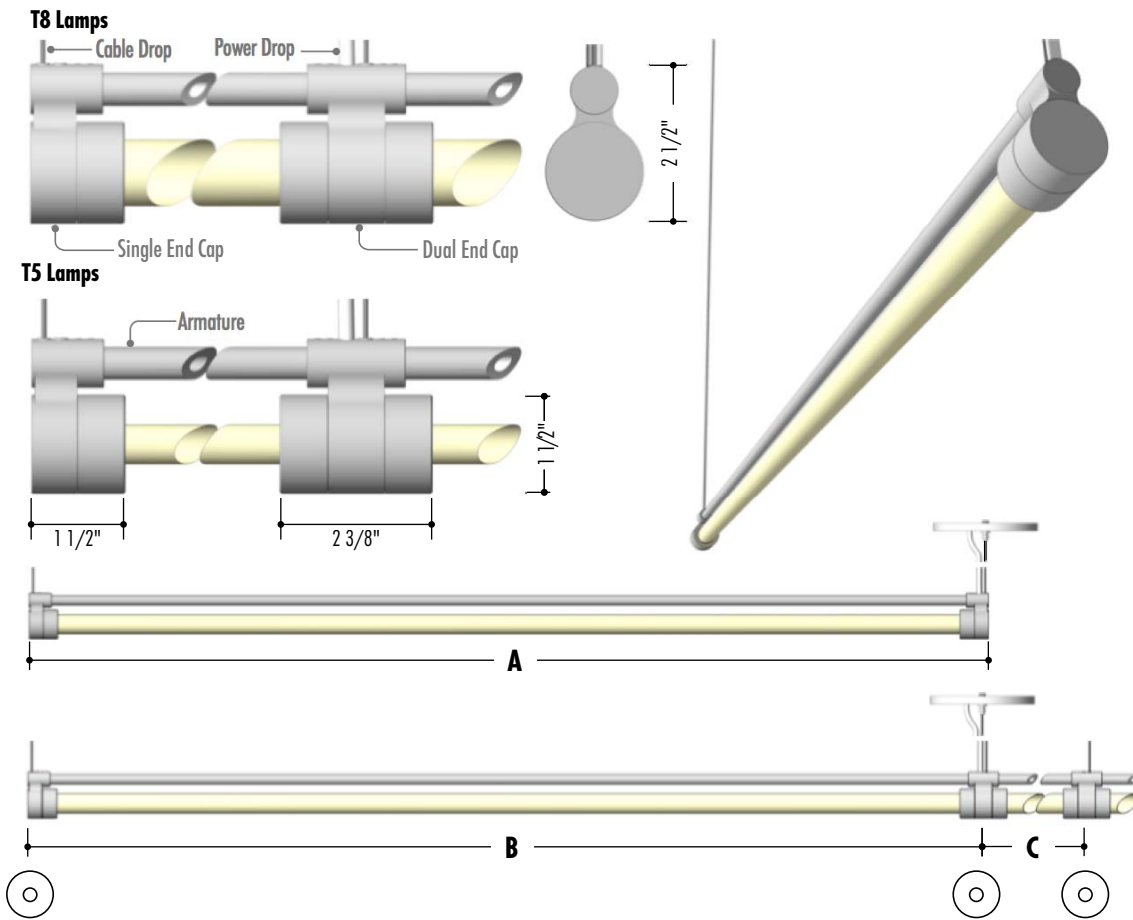

STREAMLITE FL DETAILS

- A creative way to illuminate any interior space.
- Armature mounted, energy efficient fluorescent lamps.
- Available in standard T8 and T5, 4' or 5' lengths
- Bilateral lamp holder available for continuous runs.
- Multiple power supply mounting options.
- Clear anodized finish
- Suspend from ceilings, mount on walls or install in coves.

Dimension + Watt Data

Type	Nominal Length	A - Dimension	B - Dimension	C - Dimension	Watts
T8	48"	49.25"	49"	49.75"	32
T8	60"	61.125"	60.625"	60.875"	58
T5	48"	47.375"	47"	46.75"	28
T5HO	48"	47.375"	47"	46.75"	28

Project Name

Qty

Date

SPECIFICATION CODE:

SLFL-

Product	Model	Ballast	Emergency	Mounting	Nominal Length	Run
SLFL-T8 SLFL-T5	S01 - Armature Mount S02 - Ceiling Mount S03 - Remote	E - Electronic EHO - High Output ED - Dimming	0 - None X - Indicate quantity	CM - Cable Mount SM - Surface Mount	4 - 4' 5 - 5'	S - Single D - Double C - Continuous

4' Cable and power drop standard. Can be field adjusted. For custom length contact ACL.
Specifications subject to change without notice. 073112

ACL INC.

Architectural Cathode Lighting, Incorporated
cathodelighting.com