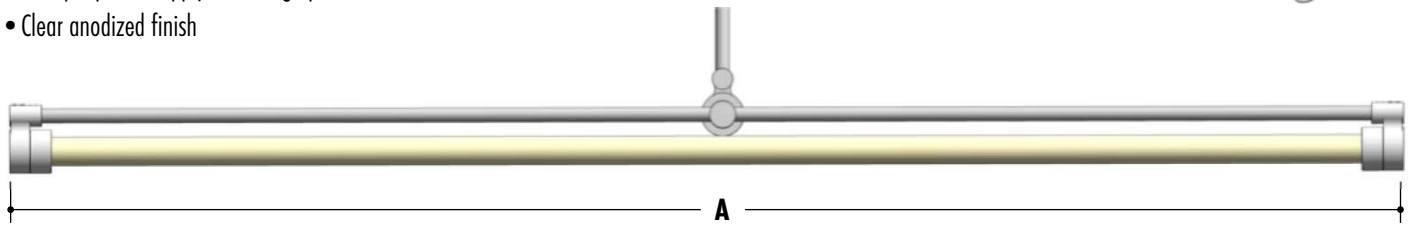

AXXS FL DETAILS

- A creative way to illuminate any interior space.
- Armature mounted, energy efficient fluorescent lamps.
- Available in standard T8 and T5, 4' or 5' lengths
- Set at multiple angles for dynamic installations.
- Multiple power supply mounting options.
- Clear anodized finish

Dimensions + Watts

Type	Nominal Length	A - Dimension
T8	48"	49.25"
T8	60"	61.125"
T5	48"	47.375"
T5HO	48"	47.375"

Project Name

Qty

Date

SPECIFICATION CODE:

Product	Model	Ballast	Emergency	Stem Length	Nominal Length
AXFL-T8 AXFL-T5	S01 - Ceiling Mount S02 - Remote	E - Electronic EHO - High Output ED - Dimming	0 - None X - Indicate quantity	4' to 6' - (3" increments)	4-4' 5-5'