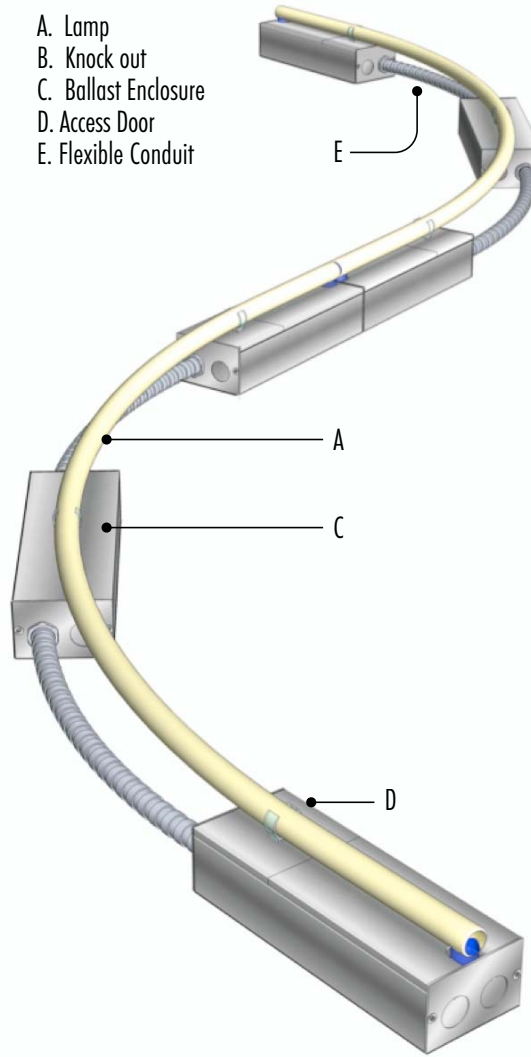

- A. Lamp
- B. Knock out
- C. Ballast Enclosure
- D. Access Door
- E. Flexible Conduit

# DETAILS cCRVS 2.0

- Custom curved luminaires to fit any interior space.
- Seamless end-to-end illumination with zero socket shadow.
- Reliable proven technology with up to 50,000 hour lamp life.
- Integrated Class A energy efficient power supplies.
- 11 hues of white and 30+ colors with high CRI.
- Up to 780 lumens per foot and 78 lumens per watt.
- Compact 3" x 3 1/2" profile to fit into tight spaces.
- Pre-wired and assembled for quick installation.
- Easy access to lamps and ballasts.
- Daisy-chain using trade size KOs.
- Single or double lamp configurations available.
- Dimmable